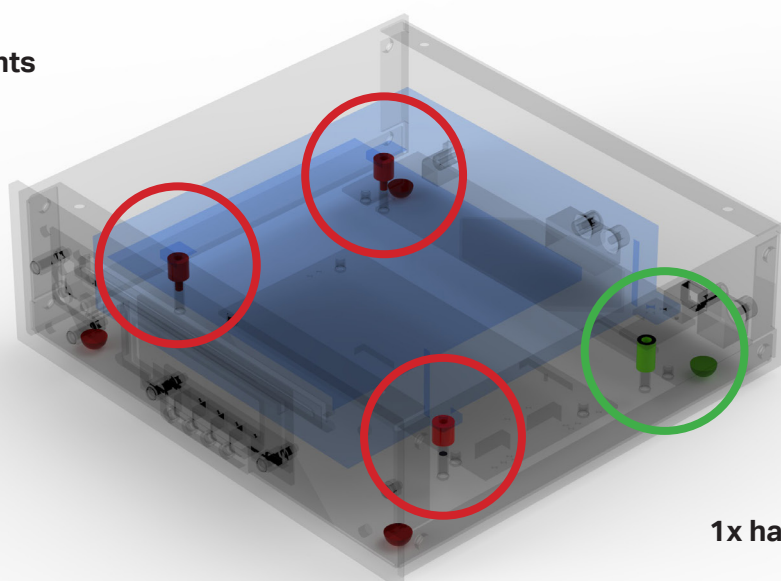

3x soft isolation points

1x hard derivative point